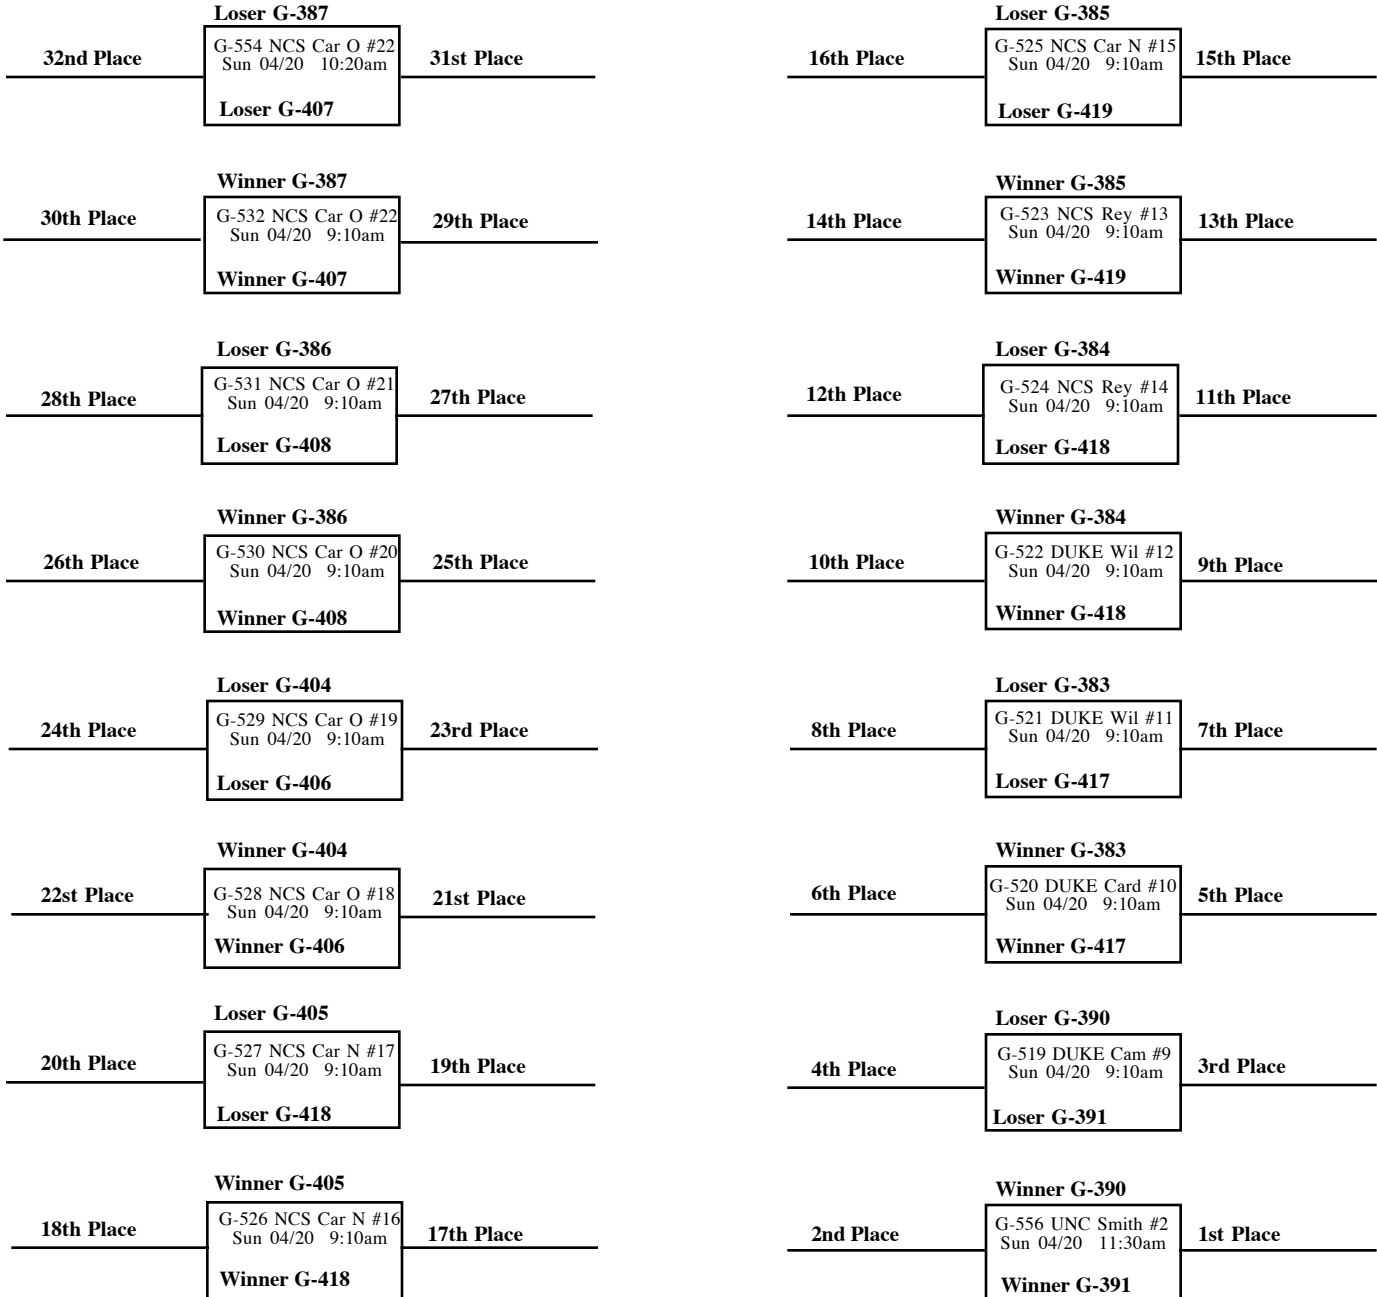

# 2008 Reebok Deep South Classic 16 And Under Select Division Championship Bracket

UNC Car #1 - UNC Carmichael Auditorium  
 UNC Smith #2-4 - UNC Dean E. Smith Center  
 UNC Fetz A #5-6 - UNC Fetzer Gym A  
 UNC Fetz B #7-8 - UNC Fetzer Gym B  
 DUKE Cam #9 - Duke Cameron Indoor Stadium  
 DUKE Card #10 - Duke Card Gym  
 DUKE Wil #11-12 - Duke Wilson Recreation Center  
 NCS Rey #13-14 - NCSU Reynolds Coliseum  
 NCS Car N #15-17 - NCSU Carmichael Gym New  
 NCS Car O #18-22 - NCSU Carmichael Gym Old